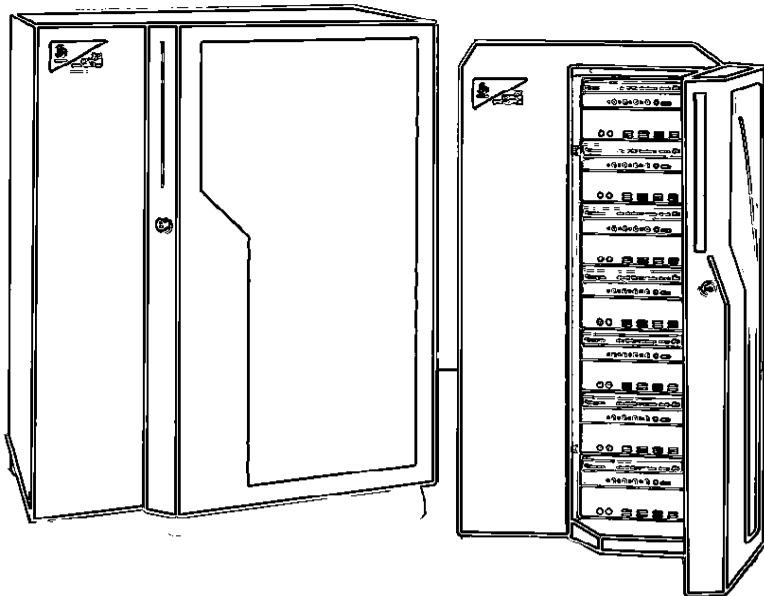

## Network CD ROM Servers with Hard Disk Drive Performance

or rack-mount enclosures. Tower models feature a locking door and Meridian's exclusive EZ-Dock drive bay design for easy addition or replacement of drives. The rack-mount solution offers separate CPU and storage modules for the maximum in configuration flexibility. Hot-swappable power supplies, hot-swap drives and alarms are optional.